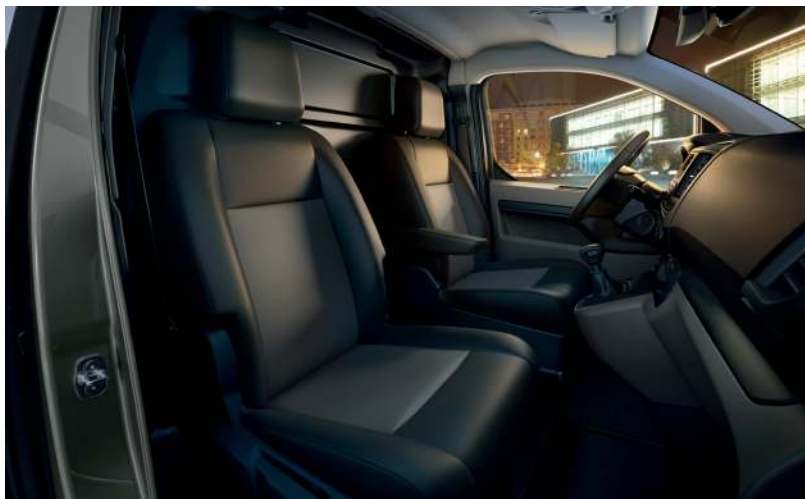

INTERIOR TRIM*

Fabric Curitiba Tritone Grey / Vinyl Carla Black; Bitone Dashboard interior trim standard on Edition and Sportive models.

WHEELS & TYRES

WHEELS	EDITION	SPORTIVE
16" grey steel wheel with black hubcap • 215 / 65 R 16 tyres • Full size spare wheel included	•	
16" steel wheel • 215 / 65 R 16 tyres • Full size spare wheel included		•